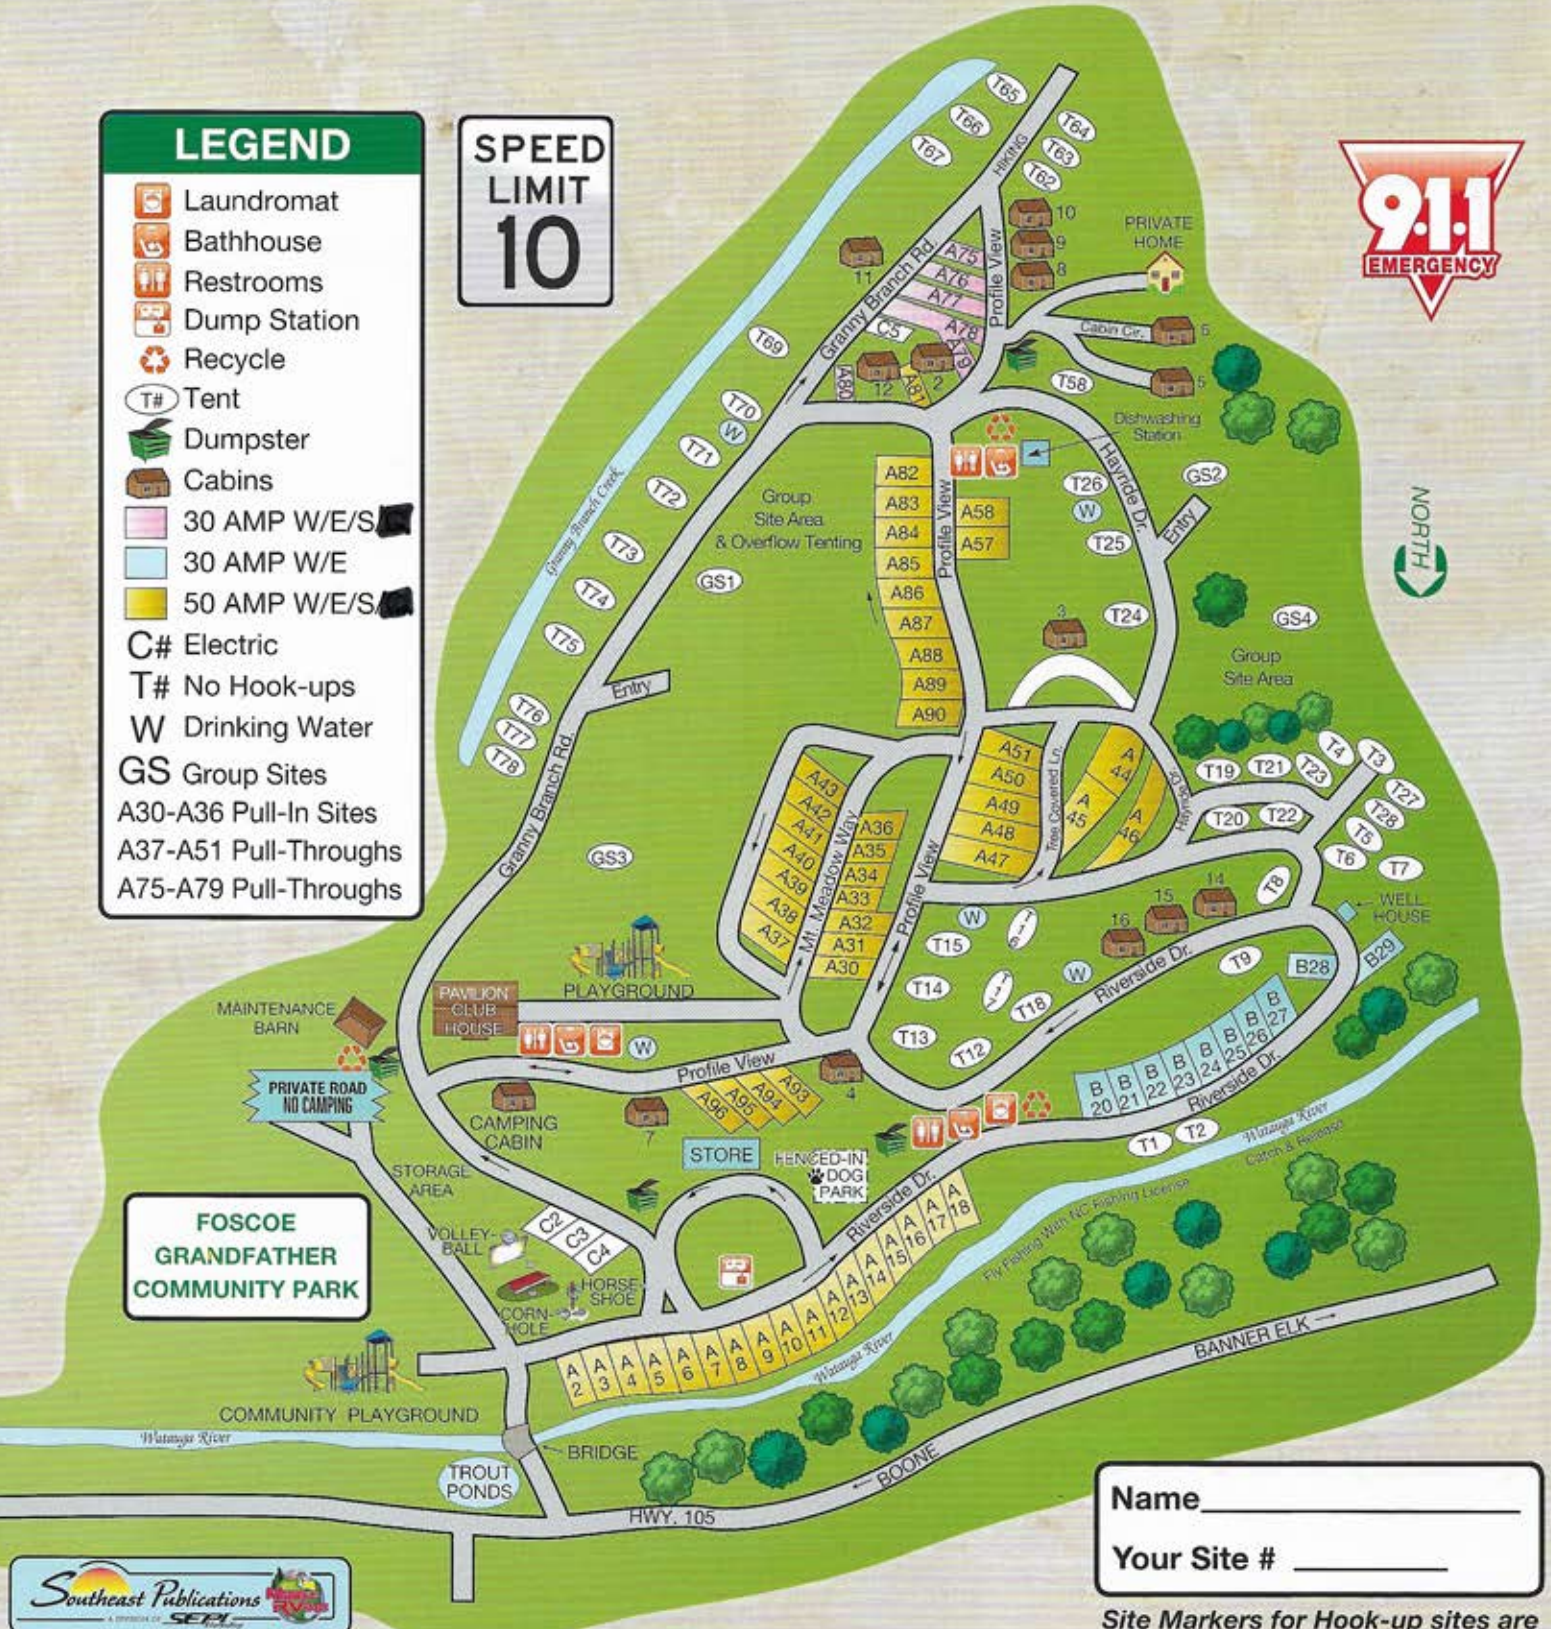

GRANDFATHER CAMPGROUND

Mailing Address:
Post Office Drawer 2060
Boone, North Carolina 28607

"OPEN ALL YEAR"
125 Profile View, Banner Elk, NC 28604
www.grandfatherrv.com

Phone Numbers:
1-800-788-2582
Local 828-963-7275

LEGEND

- Laundromat
- Bathhouse
- Restrooms
- Dump Station
- Recycle
- Tent
- Dumpster
- Cabins
- 30 AMP W/E/S
- 30 AMP W/E
- 50 AMP W/E/S
- C#** Electric
- T#** No Hook-ups
- W** Drinking Water
- GS** Group Sites
- A30-A36 Pull-In Sites
- A37-A51 Pull-Throughs
- A75-A79 Pull-Throughs

**SPEED
LIMIT
10**

**FOSCOE
GRANDFATHER
COMMUNITY PARK**

Name _____

Your Site # _____

Site Markers for Hook-up sites are located to the right of the site.